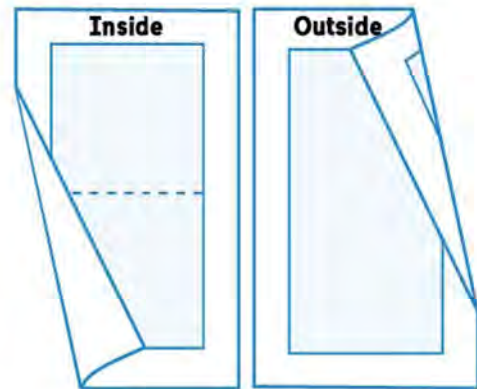

# VALENTINE INVITATION

**Materials:**  
Printer  
Cutting Tools

Note: Cutting intended for adults only.

1. Customize the invite by typing in the space provided. Or if you wish to handwrite, highlight the text area and hit delete.

2. Print the double-sided invite on heavy paper and put aside to dry.

3. Cut out invite on dotted line.

4. Fold card in half where indicated.

Fold here

Fold here

Disney  
**MICKEY MOUSE  
CLUBHOUSE**

**DATE:**