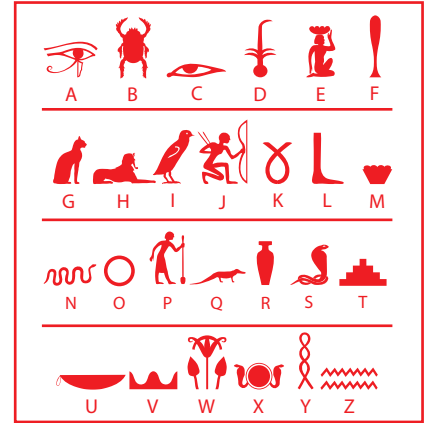

To:

From:

All-New Movie
On Blu-ray™ Combo Pack & DVD
January 31

Disney.com/TreasureBuddies

Printed in U.S.A. ©2012 Disney

To:

From:

All-New Movie
On Blu-ray™ Combo Pack & DVD
January 31

Disney.com/TreasureBuddies

Printed in U.S.A. ©2012 Disney

To:

From:

All-New Movie
On Blu-ray™ Combo Pack & DVD
January 31

Disney.com/TreasureBuddies

Printed in U.S.A. ©2012 Disney

To:

From:

All-New Movie
On Blu-ray™ Combo Pack & DVD
January 31

Disney.com/TreasureBuddies

Printed in U.S.A. ©2012 Disney

CLIENT: Disney | PROJECT: 5949BUD • Treasure Buddies Valentines (back) | SIZE: Each Card = 2 5/16" x 4" | DATE: 12.19.11 | ROUND: mech1